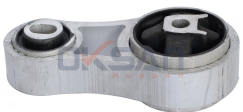

ENGINE MOUNTING

RE074

COMPATIBLE VEHICLES :
VIVARO Furgonato (F7) 2001-
VIVARO Combi (J7) 2001-

OEM NO : 8200003827, 4408746, 91166683