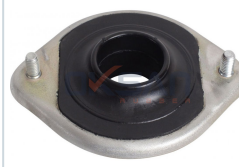

FRONT SUSPENSION SHOCK ABSORBER

OP656

COMPATIBLE VEHICLES :
CORSA A (93_,94_,98_,99_) 1982-1993
CORSA B (73_,78_,79_) 1993-2000
CORSA B Box (73_) 1999-2000
CORSA B Furgonato (73_) 1999-2000

OEM NO : 344519, 90445207, 90445208